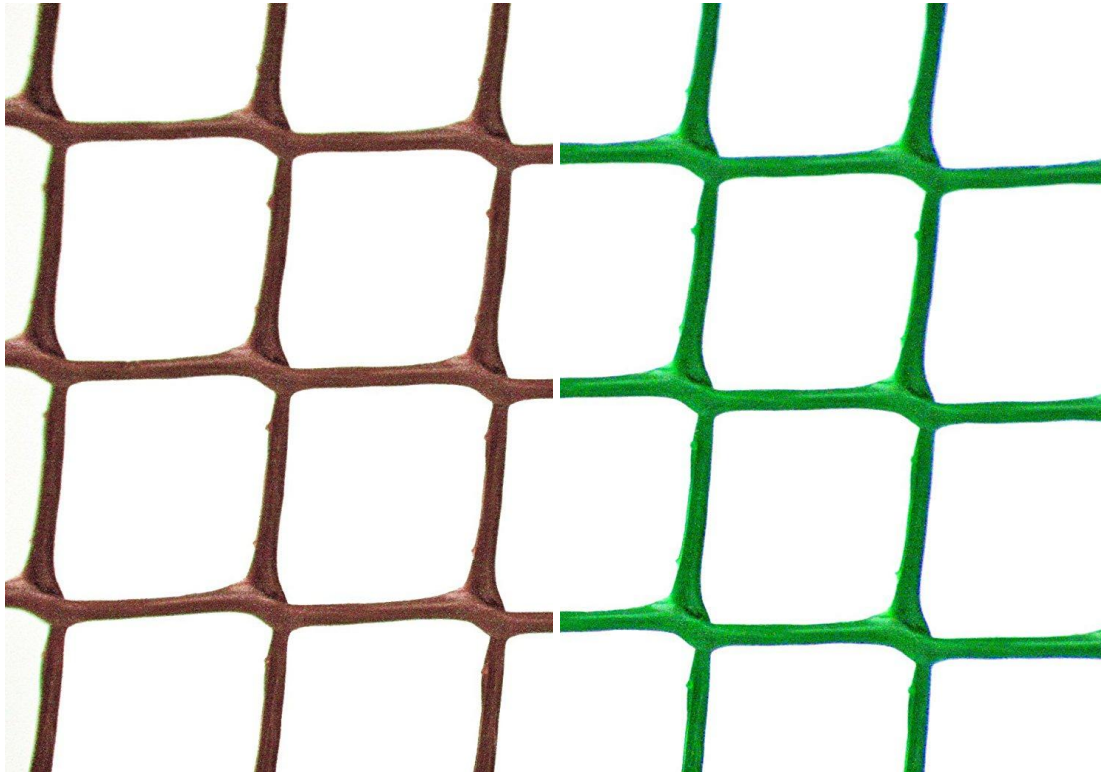

PLASTIC GARDEN MESH

Technical Specification

AT A GLANCE

Additional Information	
Material	Polypropylene
Construction	Square shaped
Strand Diameter	1.9mm - 3mm
Hole Size	19mm - 50mm
Colour	Green / Brown
Available Lengths	5m - 20m
Available Height	50cm - 1m
Weight	1.5kg - 6.1kg
Shipping Dimensions	50cm x 28cm x 28cm 100cm x 28cm x 28cm

SIZE & COLOUR OPTIONS

Hole Size	Height	Length	Colour	Weight
19mm x 19mm	0.5m	6m	Brown	0.3kg
19mm x 19mm	0.5m	20m	Brown	3.1kg
19mm x 19mm	1m	6m	Brown	0.6kg
19mm x 19mm	1m	20m	Brown	6.1kg
50mm x 50mm	0.5m	5m	Brown	0.3kg
50mm x 50mm	0.5m	20m	Brown	3.1kg
50mm x 50mm	1m	5m	Brown	0.6kg
50mm x 50mm	1m	20m	Brown	6.1kg
19mm x 19mm	0.5m	6m	Green	0.3kg
19mm x 19mm	0.5m	20m	Green	3.1kg
19mm x 19mm	1m	6m	Green	0.6kg
19mm x 19mm	1m	20m	Green	6.1kg
50mm x 50mm	0.5m	5m	Green	0.3kg
50mm x 50mm	0.5m	20m	Green	3.1kg
50mm x 50mm	1m	5m	Green	0.6kg
50mm x 50mm	1m	20m	Green	6.1kg